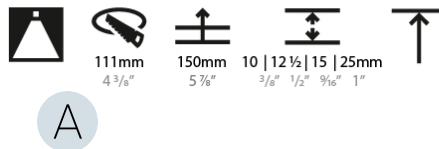

GENERAL

Series: Bioniq
 Subseries: Bioniq Round Deep
 Brand: Prolicht
 Division: Architectural
 Mounting Type: Trimless
 Mounting Location: Ceiling
 Subcategory: Downlight

PHYSICAL

Shape: Round
 Diameter (mm): 107
 Diameter (in): 4 3/16
 Height (mm): 130
 Height (in): 5 1/8
 Ceiling Thickness (mm): 10 / 12.5 / 15 / 25
 Ceiling Thickness (in): 3/8 or 1/2 or 9/16 or 1
 Min. Recessing Depth (mm): 150
 Min. Recessing Depth (in): 5 7/8
 Light Distribution: Downlight
 Weight (kg): 0.646
 Weight (lbs): 1.42
 Fixture Finish: SSR / BKV / CWI / CRY / HAB / UFT / ITA / RUA / FTG / MYG / LOD / PUS / FRO / FUP / KIA / POP / BLS / SPG / MEY / GOH / GUM / CHC / COM / ABZ / JAG / OBR / MOS / ROR
 Fixture Material: Aluminum Die Cast
 Cut-out Measurements: \varnothing 111mm / 4 3/8"
 Upon Request: Unique Ceiling Thickness

LED

Number of LEDs: 1
 Color Temperature (°K): 2700 / 3000 / 3500 / 4000
 Max. Delivered Lumen (lm): 876 / 909 / 955 / 974
 Nominal Lumen (lm): 1304 / 1352 / 1421 / 1450
 CRI: >90 CRI
 Efficiency (%): 87.9 / 88.4 / 87.9
 Lamp Life (hrs): 50000
 Upon Request: RGB-W Tunable White Special Color Temperature Special LED

OPTICAL

Reflector°: 18 / 42 / 60
 Optic°: Lens Pack - No Lens / Linear Spread Lens / Honeycomb / Spread Lens
 Upon Request: Special Beam Angles

RATINGS AND CERTIFICATIONS

382, F 416-247-9319, www.zaneen.com
 Certified by Intertek for North American Standards at the end of the existing Model #. For assistance on 'custom' specifications, contact zteam@zaneen.com.
 In a constant effort to supply the best product, we reserve the right to change specifications or materials without notice. The most recent specification sheets are found at zaneen.com
 IP rating: IP20